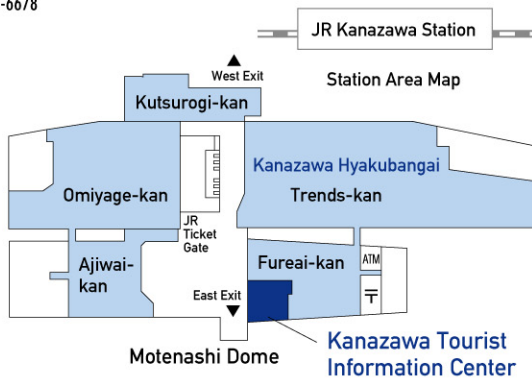

## Main Tourist Information Centers in Ishikawa Prefecture

- **Ishikawa Prefecture Kanazawa Tourist Information Center**  
(Inside Kanazawa Hyakubangai)  
TEL.076-232-6200
- **Kanazawa Goodwill Guide Network(KGGN)**  
(Inside Kanazawa Hyakubangai)  
(English speaking staff)  
TEL.076-232-3933
- **Kanazawa City Tourism Association**  
(Inside Kanazawa Hyakubangai)  
TEL.076-232-5555
- **Wajima Station Tourist Center**  
(Michi-no-eki Rest Area Wajima/Furatto Homu)  
TEL.0768-22-1503
- **Kaga City Tourist Information Center**  
(Inside JR Kaga Onsen Station)  
TEL.0761-72-6678

ISHIKAWAGUIDEBOOK